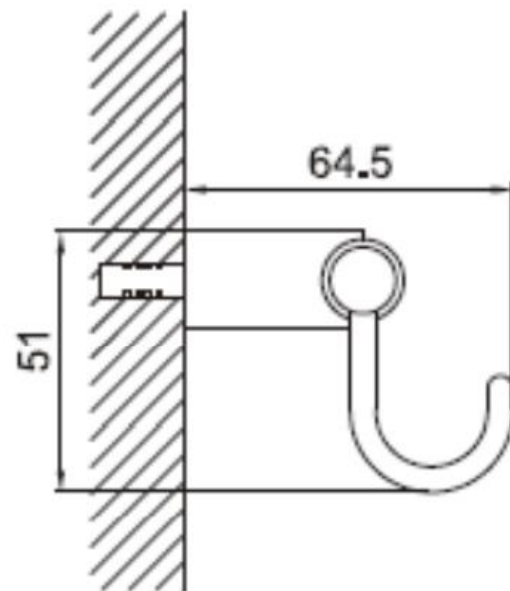

Brand : CAE, China
Name : 9515 ACCESSORIES Double hook
Item Code : 9515 T03064C
Color / Finish: Chrome Plated
Dimensions : 99 mm length

Product info:
• Double hook

Flushing of pipe must be done before fittings are installed. Failure to do so voids the warranty.
Follow cleaning instructions and avoid using any harmful chemicals.
All information is for reference only. Installation shall always be based on the specs provided with actual delivered items.
For more info, visit www.sanitecph.com