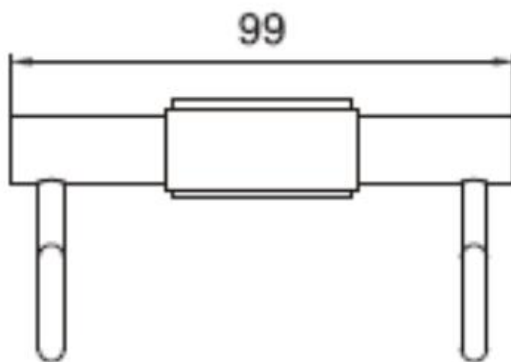

Brand : CAE, China
Name : 9515 ACCESSORIES Double hook
Item Code : 9515 T03064C
Color / Finish: Chrome Plated
Dimensions : 99 mm length

Product info:
• Double hook

Flushing of pipe must be done before fittings are installed. Failure to do so voids the warranty.
Follow cleaning instructions and avoid using any harmful chemicals.
All information is for reference only. Installation shall always be based on the specs provided with actual delivered items.
For more info, visit www.sanitecph.com